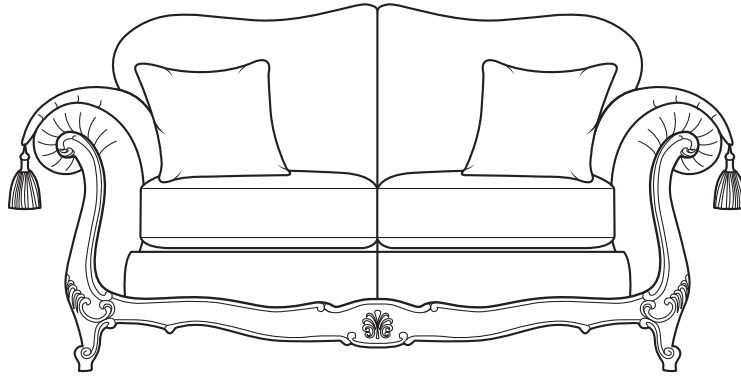

FLORENCE

2.5 SEATER

—29cm / 11.5"— | 135cm / 53" | —29cm / 11.5"—

77cm / 30"

100cm / 40"

51cm / 20"

77cm / 30"

194cm / 76.5"

Overall Height	Overall Width	Overall Depth	Arm Height	Back Height of Frame	Seat Height	Arm Width	Inside Width Arm to Arm	Seat Depth to Cushions	Seat Depth no Cushions
100cm / 40"	194cm / 76.5"	99cm / 39"	77cm / 30"	77cm / 30"	51cm / 20"	29cm / 11.5"	135cm / 53"	58cm / 23"	74cm / 29"

Seating sizes vary to a great extent and particularly wherever there are soft cushions involved, this is magnified with front of seat to back cushion depths, whilst formal back cushions will vary with age and plumping. It is essential to note that scatter back cushion depths will adjust from which point you measure, overtime and with plumping, the accurate measurement does not exist as it will resize each and every time you enjoy its comfort.