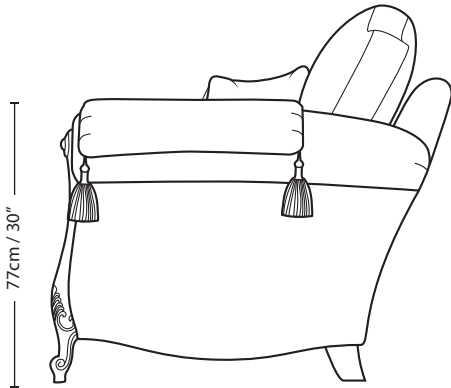

FLORENCE

2.5 SEATER

—29cm / 11.5"— | 135cm / 53" | —29cm / 11.5"—

77cm / 30"

100cm / 40"

51cm / 20"

77cm / 30"

194cm / 76.5"

Overall Height	Overall Width	Overall Depth	Arm Height	Back Height of Frame	Seat Height	Arm Width	Inside Width Arm to Arm	Seat Depth to Cushions	Seat Depth no Cushions
100cm / 40"	194cm / 76.5"	99cm / 39"	77cm / 30"	77cm / 30"	51cm / 20"	29cm / 11.5"	135cm / 53"	58cm / 23"	74cm / 29"

Seating sizes vary to a great extent and particularly wherever there are soft cushions involved, this is magnified with front of seat to back cushion depths, whilst formal back cushions will vary with age and plumping. It is essential to note that scatter back cushion depths will adjust from which point you measure, overtime and with plumping, the accurate measurement does not exist as it will resize each and every time you enjoy its comfort.